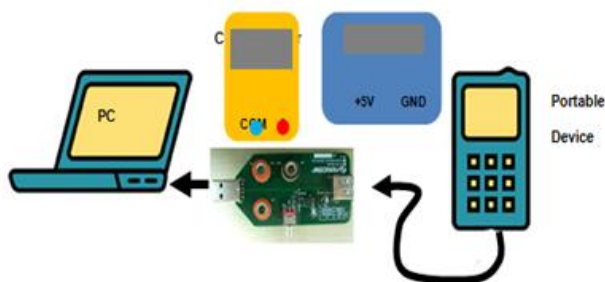

Phone List: PI5USB2543

Minimum devices expected to Charge

aomar@pericom.com, 2/25/2013

www.Pericom.com

Pericom's USB Charging Back Ground:

1. **Pioneers:** Pericom invented this technology. We created the first state machine breadboard (using TTL logic gates in 2007), got this idea accepted and developed first silicon.
2. **Phone List:** We actively collect new phones, test them, and ensure they work with our silicon.
3. **Pin-to-Pin migration:** We are committed to protecting our customers' design investments. Each product family has a footprint. As we add features with each generation, we stick with the same pinout so our customers don't have to redesign.
4. **FPGA:** is used as a validation tool to debug our stat machine
5. **Broadest product line:** We are the only company offering:
  - Controller + switch = PI5USB2543
  - Controller = PI5USB1457
  - Controller only for charging = PI5USB 66
  - Dual controller only= PI5USB 266
  - Controller + switch only for charging = PI5USB 2557
  - Standalone switches, singles and dual = several products

Test equipments and devices

- a. Current meter
- b. Power Supply
- c. Oscilloscope with passive high impedance probe (about 10M Ω) x 3
- d. Pericom Product evaluation boards
- e. 92 Portable devices for test
- f. Computer with USB port

TEST SET UP