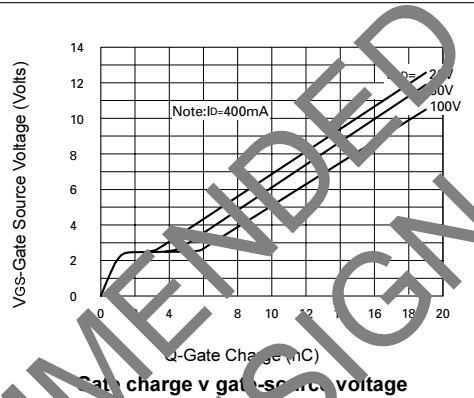

NOT RECOMMENDED FOR NEW DESIGN USE DMN30H4D0L

ZVN4424Z

TYPICAL CHARACTERISTICS

NOT RECOMMENDED FOR NEW DESIGN